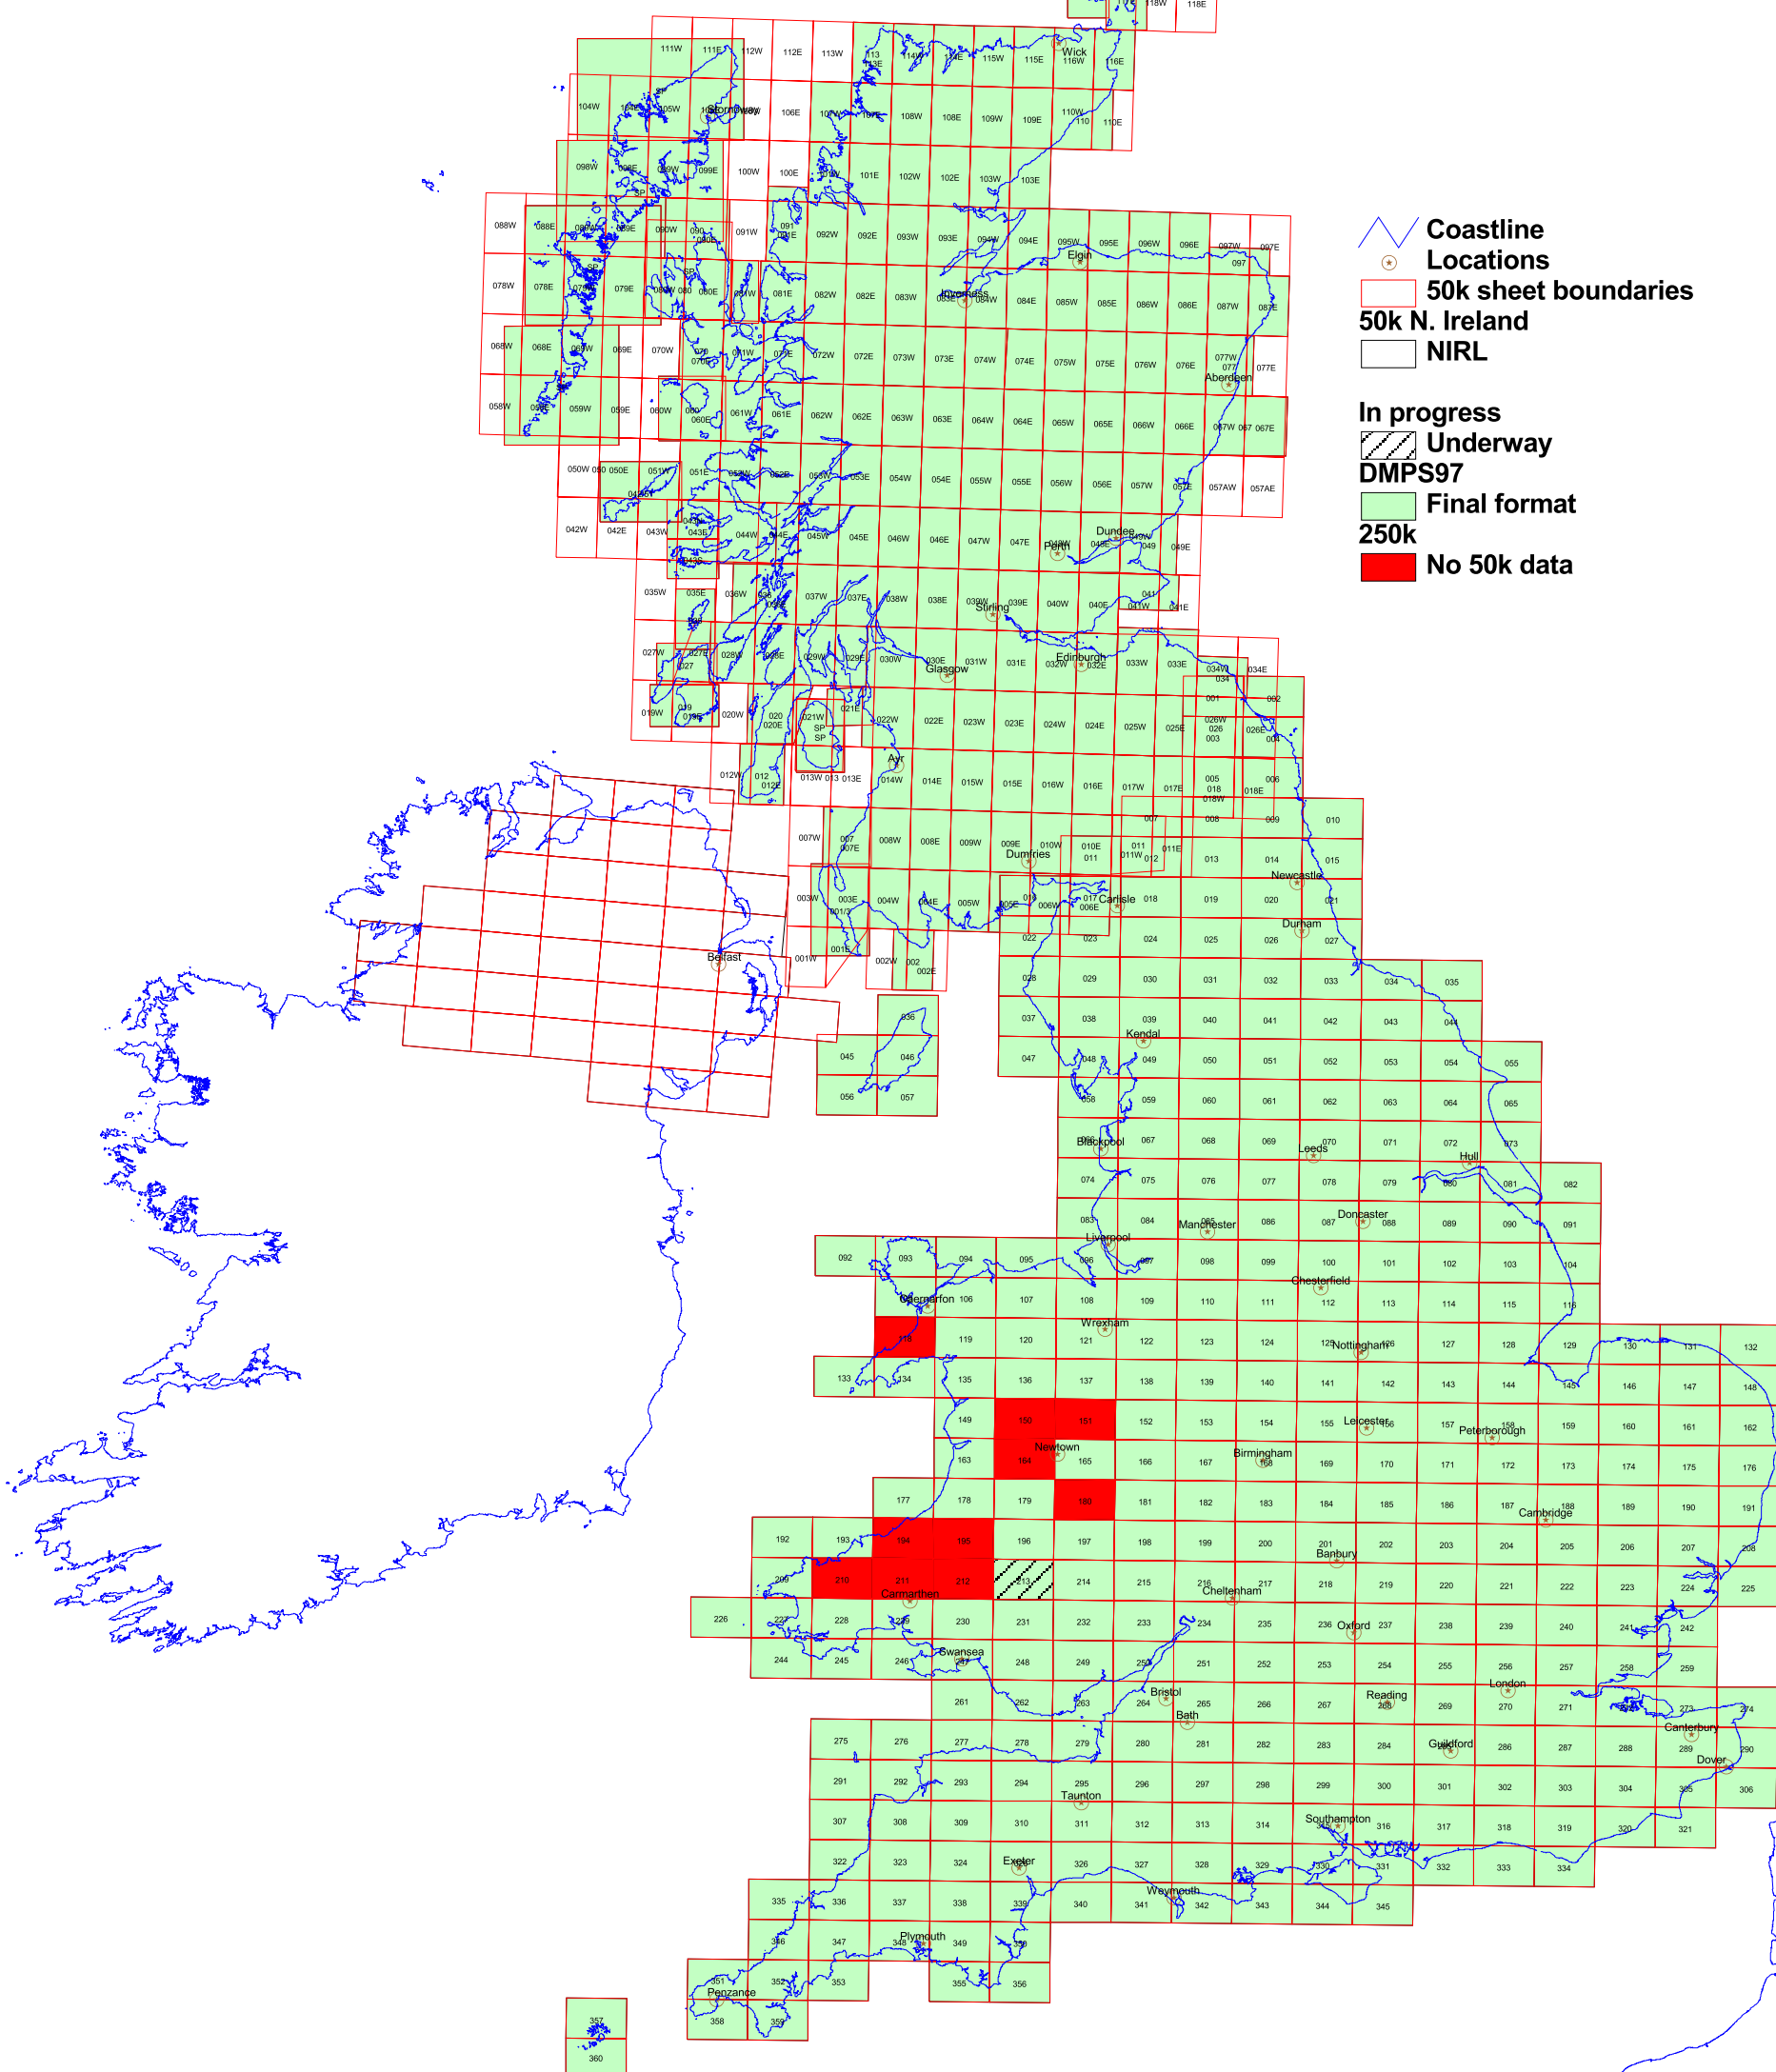

# DiGMapGB-50

06/05/05

For other copies please contact 'rwarm'  
Digital Map Data manager

- Coastline
- Locations
- 50k sheet boundaries
- 50k N. Ireland
- NIRL
- In progress
- Underway
- DMPS97
- Final format 250k
- No 50k data